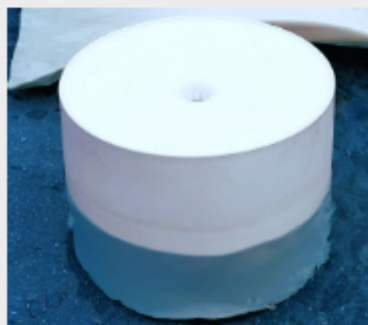

✦ SOAK IN THE ✦ SHADE: YOUR COOL OASIS AWAITS! ✦

Spa Base

The hassle-free alternative to heavy bases and messy deck plates. Simply slide it under your spa and you're ready to go!

Shelf Loungers

Unwind on your sun shelf in this luxurious resort-style lounger that dips just below the water line, keeping you cool during the hot summer days!

Shelf Table

Soak in your pool without ever leaving the shade! This water filled base can hold any size umbrella while keeping your phone safe from the water!